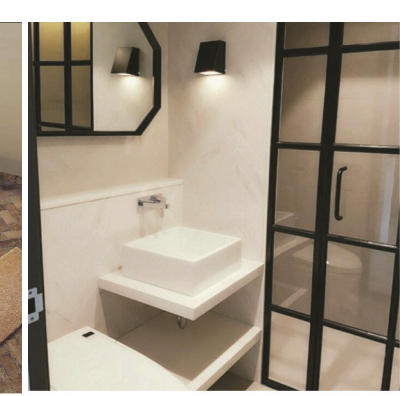

D06302179N

60*300

Instagram ID: @roydesign_