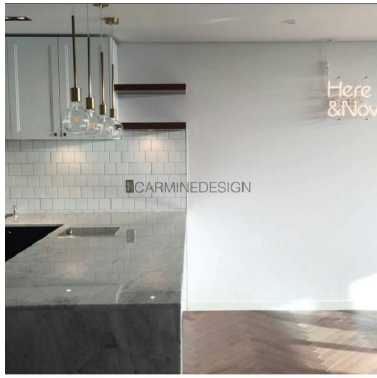

101
100*100

Instagram ID: carminedesign_