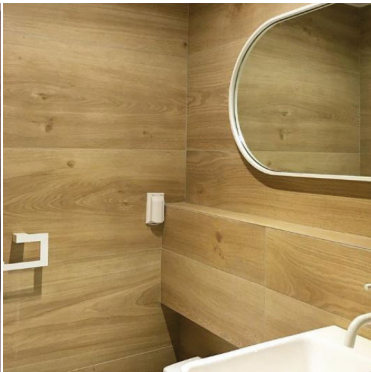

KOMI NATURAL 1
400*2400

Instagram ID: design2tone_official