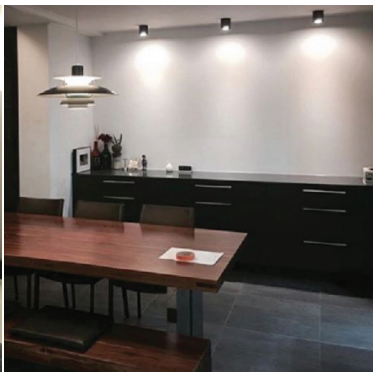

BASALT FIVE
600*600

Instagram ID: designmellow__cho