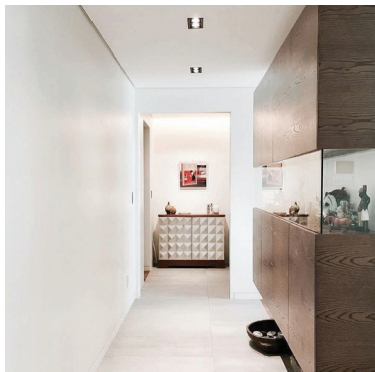

MAXXI THREE
450*900

Instagram ID: @kirin_designhouse