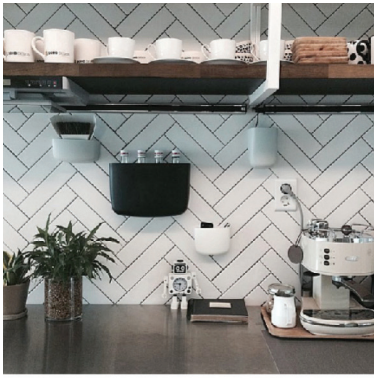

WHITE MATT

60*240

Instagram ID: @soho_design_